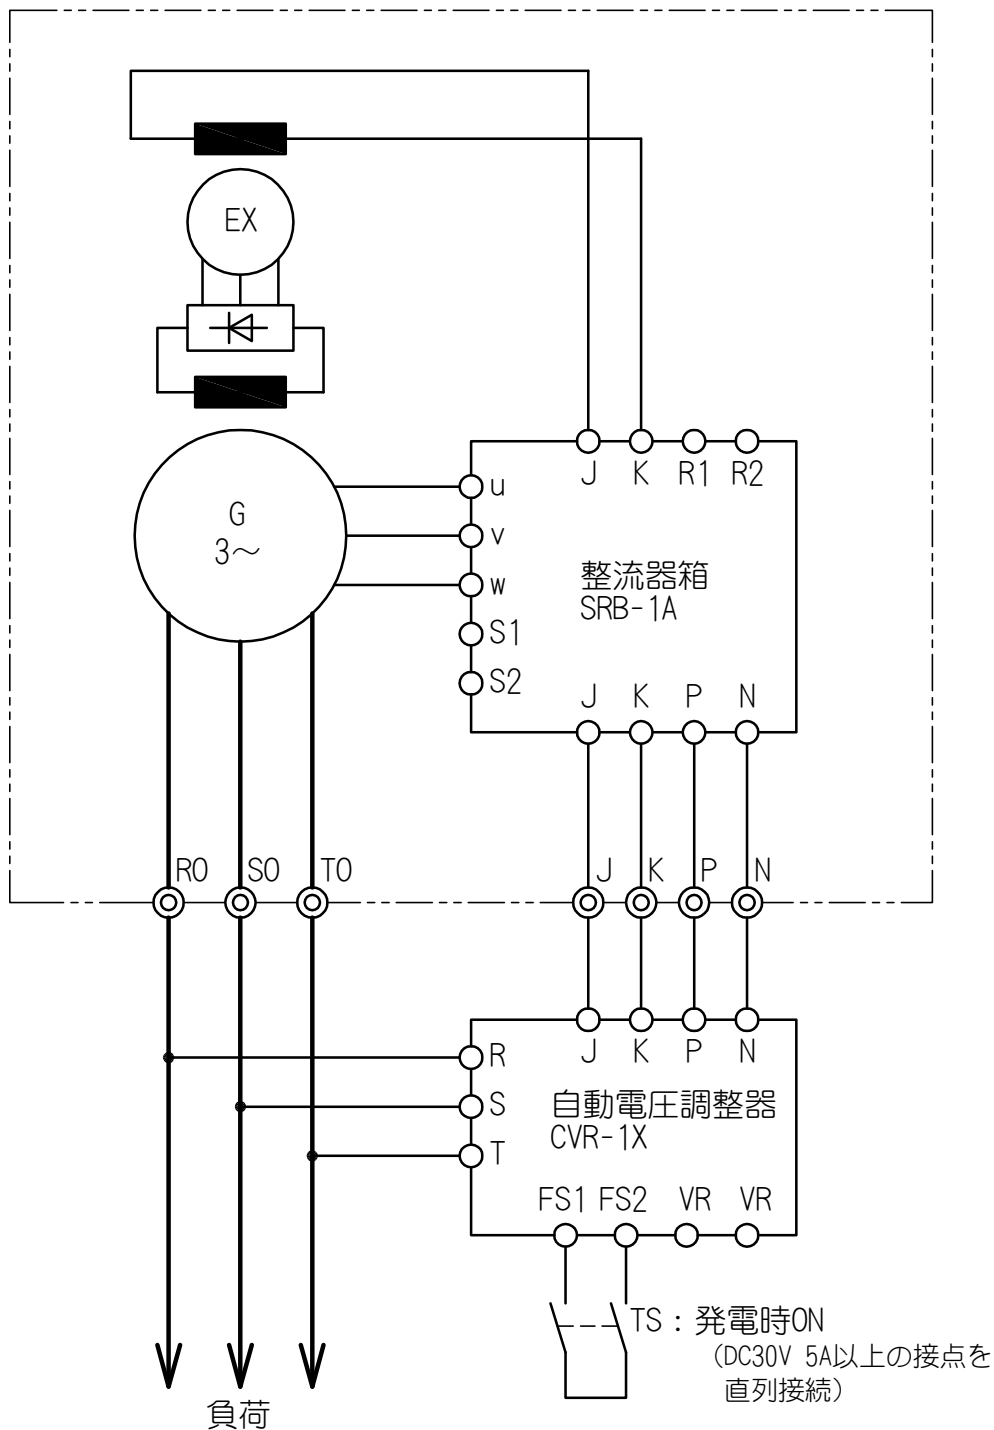

Designed by	Checked by	Approved by	Date OCT. 5. 2006	Title Name 配線図
THIRD ANGLE PROJECTION UNIT ~ mm			Scale ÷	Type 三相交流発電機
<b>SEIKOSHA MFG. CO., LTD.</b>				YD-19729
				Sheet 1/1